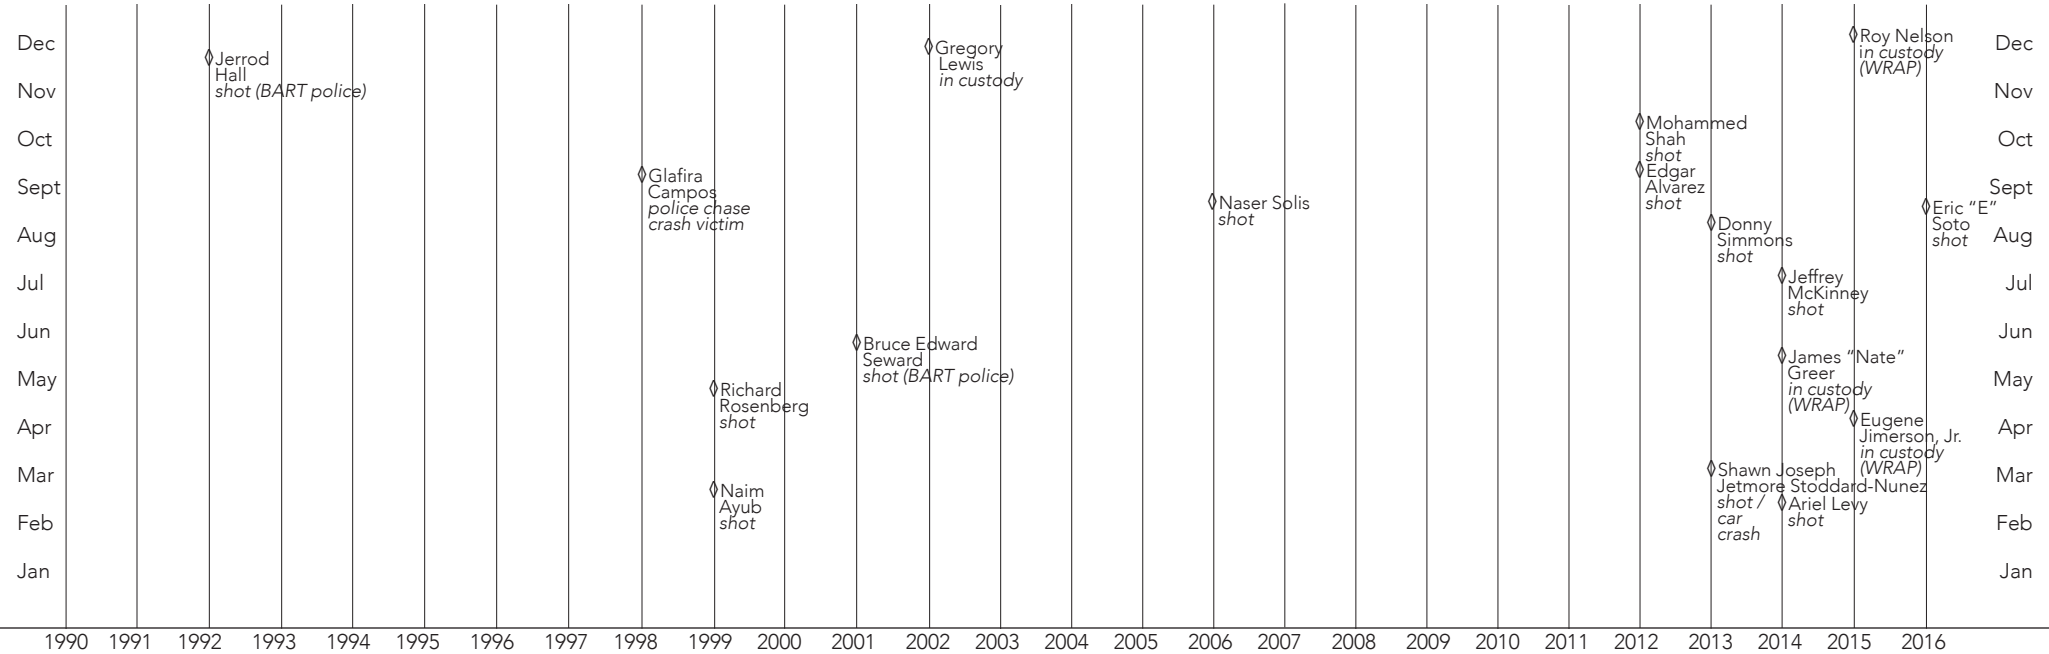

Hayward, CA

1990-2016

This timeline is based on community research and numerous investigative and documentation projects, often archived through public contestations following an act of state violence. Sources include the work of the Idriss Stelley Foundation and Mesha Monge-Irizarry; the Stolen Lives Project; SF BayView newspaper, Justice for James "Nate" Greer Collective, The Center for Convivial Research & Autonomy, and others. We also relied on PRA requests.
- Center for Convivial Research & Autonomy, 15 July 2016

Killings Officer-Involved Shootings; In Custody Deaths